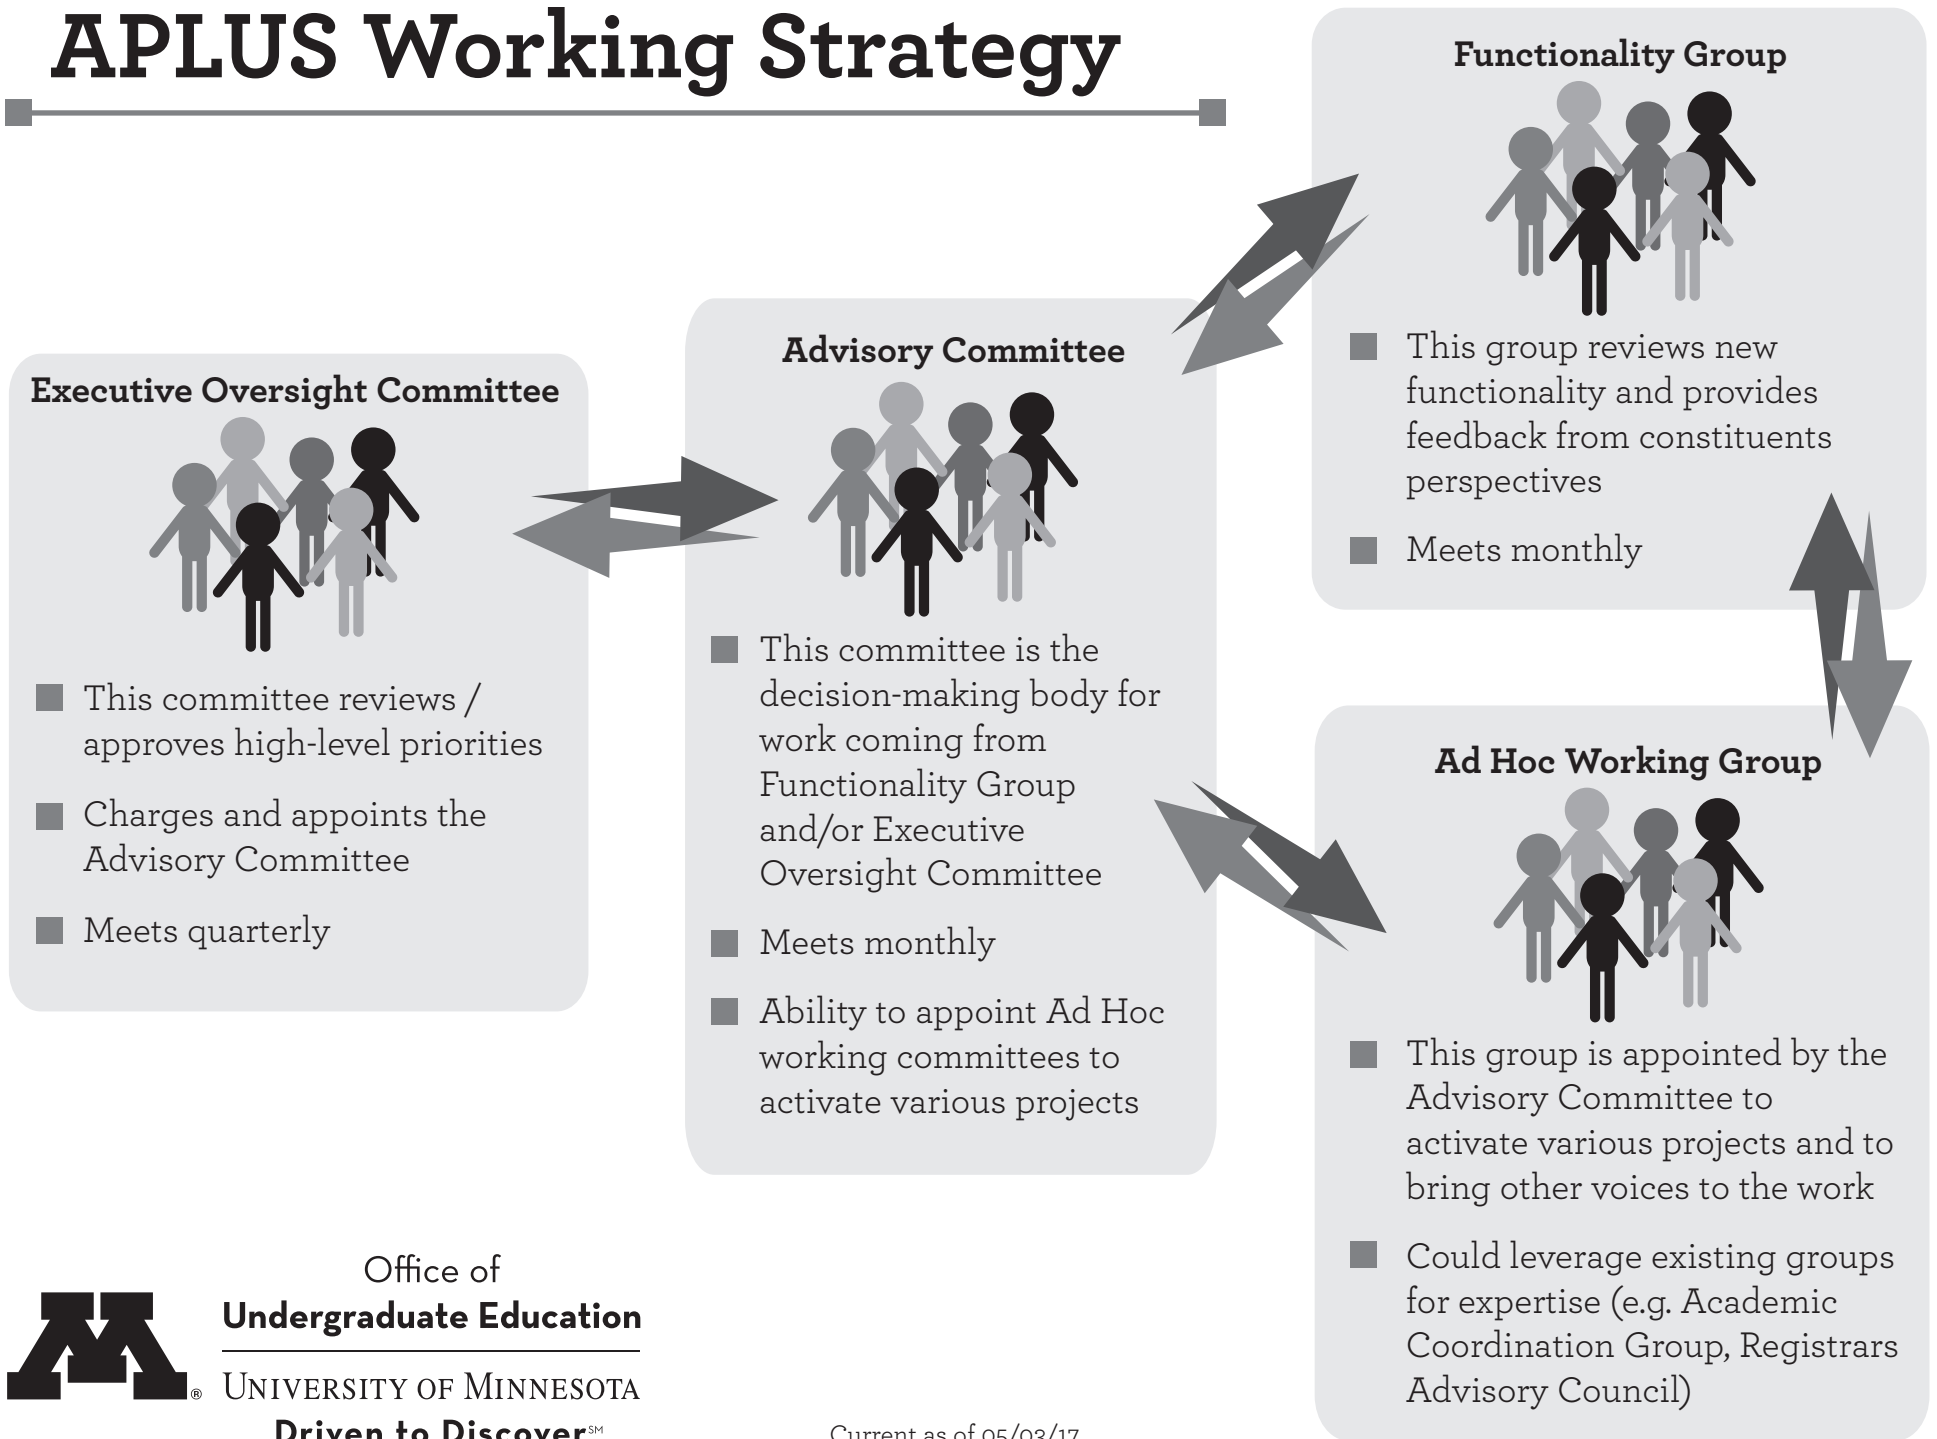

APLUS Working Strategy

Office of
Undergraduate Education

UNIVERSITY OF MINNESOTA

Driven to DiscoverSM

Current as of 05/03/17